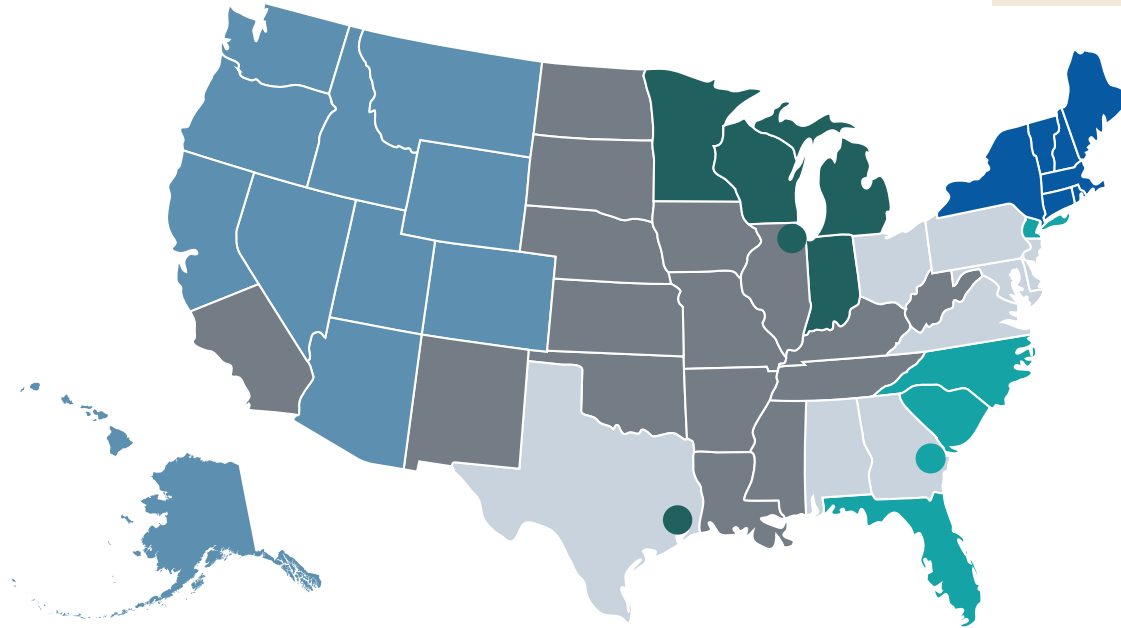

Paychex Regional Wholesaler Territories

855-588-4775

paychex.com/advisors

Mike Follaco

Ext. 5005148

mfollaco@paychex.com

David Popalardo

Ext. 5000258