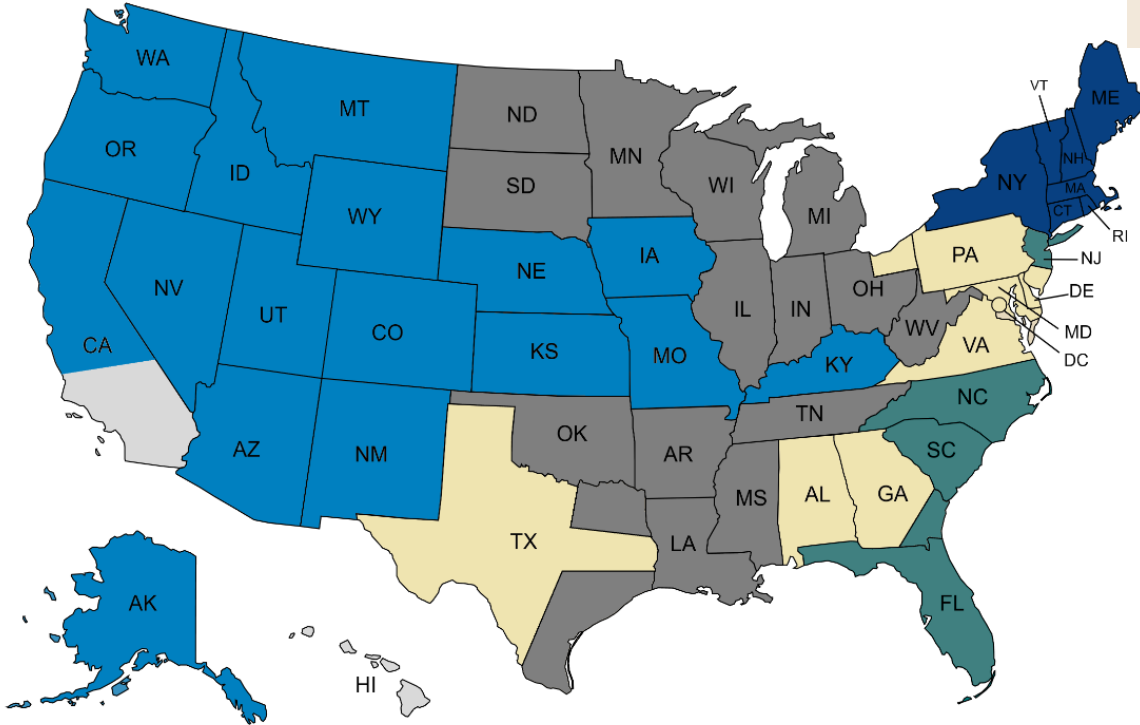

# Paychex Regional Wholesaler Territories

855-588-4775

[paychex.com/advisors](https://paychex.com/advisors)

Mike Follaco

Ext.5005148

[mfollaco@paychex.com](mailto:mfollaco@paychex.com)

Khuram Bhai

Ext.5121524