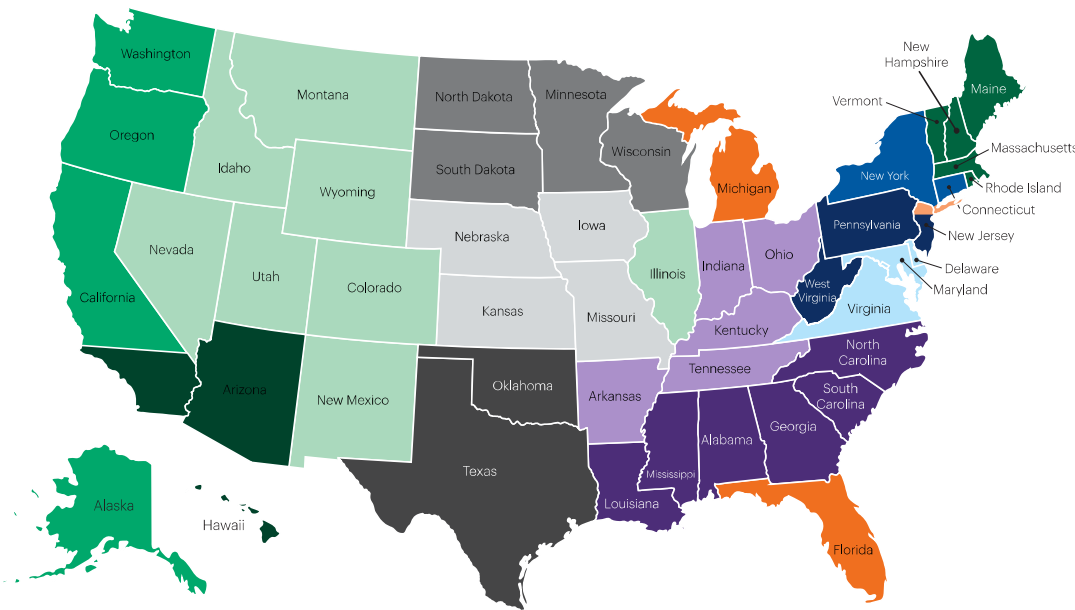

Paychex Regional Wholesale Territories

Regional Wholesale Management

Ellie Pandina

Regional Wholesale Manager
585-509-5834

epandina@paychex.com

Ryan Shaw

Regional Wholesale Manager
843-670-7444

rrshaw@paychex.com